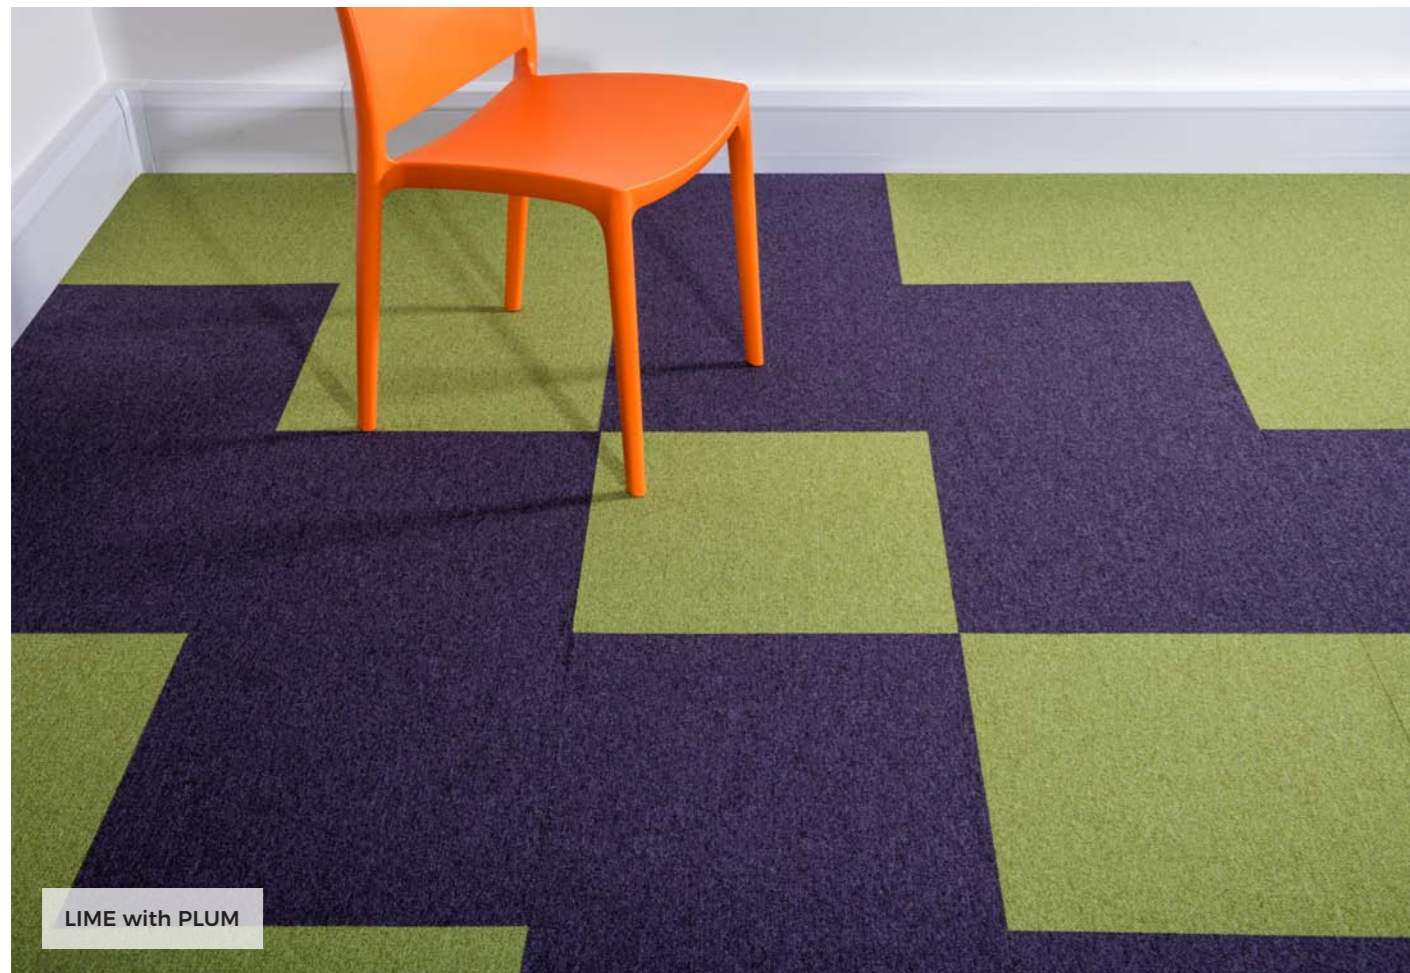

TOULOUSE COLLECTION

**A hugely versatile Nylon carpet tile range
available in plains, heather and stripes**

MOCHA with GINGERBREAD and BISCOTTI

TOULOUSE

Created with versatility in mind, Toulouse is a hard-wearing and highly functional Nylon collection, designed to fit seamlessly together. The plain and heather loop tiles are available in 30 contemporary colours (26 solids and 4 stripes), all of which allow you to combine complementary warm and cool neutrals as well as bold accent shades with everything from soft grey through to cool blue and vibrant lime.

Toulouse is a strikingly simple flooring solution offering affordable excellence and endless creative scope for commercial interiors with the peace of mind of a 10 Year Heavy Commercial Wear Warranty and rated "A" by the BREEAM Green Guide.

- **Solution dyed Nylon**
- **Stain resistant and colour fast**
- **21dB impact rating**
- **Castor chair suitable**
- **"A" Rated (BREEAM Green Guide)**
- **10-year wear warranty**
- **Bitumen-back with glass fibre interlay**
- **500mm x 500mm tile size**
- **Large selection of 30 colours (26 solids and 4 stripes)**